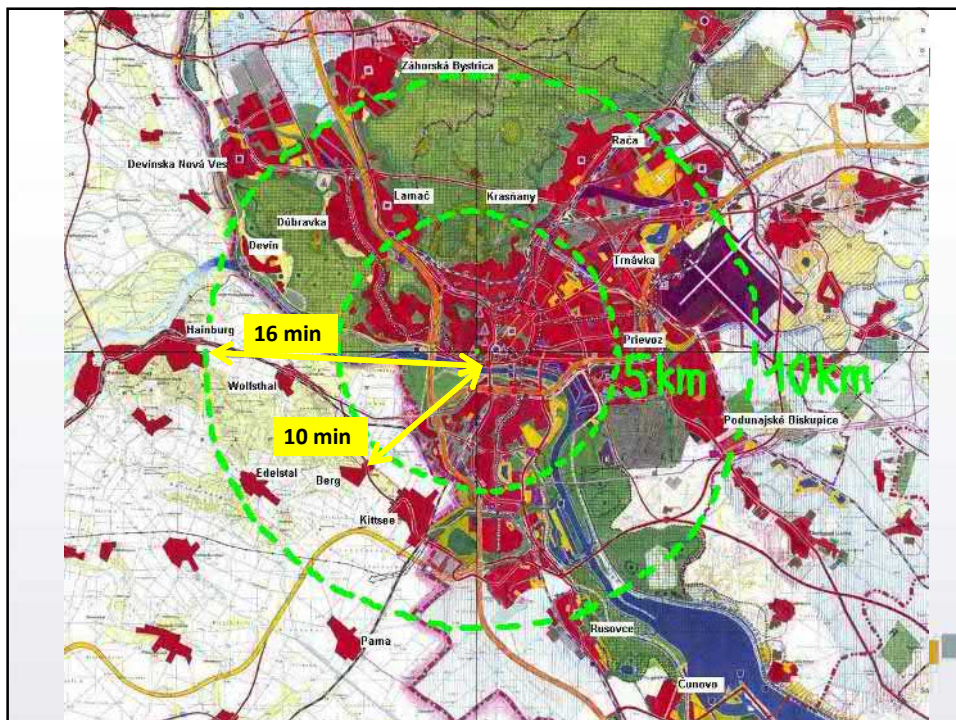

Bratislava Umland Management

„BAUM“

The map displays the Bratislava Umland Management area, divided into yellow and green zones. The yellow zones include districts like Miering, Lasce, Engelhartstetten, Eckartsau, Bad Deutsch Allersburg, Hundheim, Edelsthal, Felfelskirchen, Pama, and Deutsch Jahodník. The green zones include districts like Devínska Nová Ves, Záhorská Bystrica, Devín, Karlova Ves, Wolfsthal, Berg, Perzaka, Jarovce, Rusovce, and Ľubovo. The Danube river (Donau) flows through the area. Logos for sum, noe regional, RMB (Regionalmanagement Burgenland), and Interreg Slovakia-Austria are present. The European Union flag is also shown.

Mag. Christian Berger
NÖ.Regional.GmbH
christian.berger@noeregional.at
Tel: +43 676/88 591 329